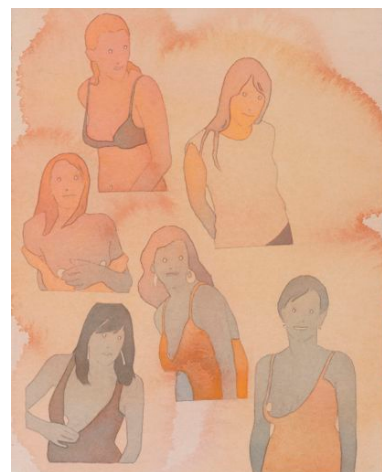

Dan Gluibizzi
In the Glow
2015
Acrylic on paper adhered to canvas
10 x 8 in
DG.3.2015